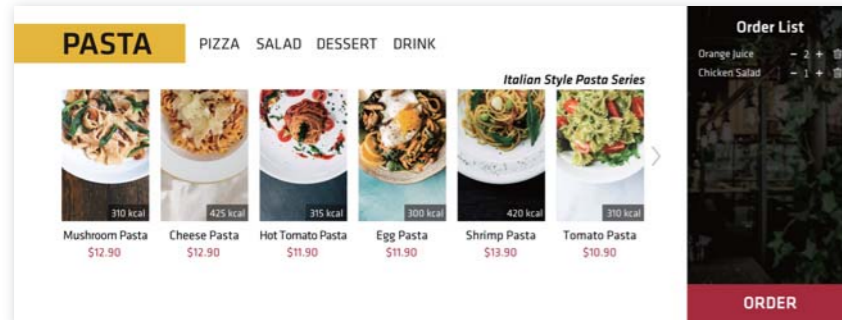

* Specifications are subject to change without notice

Table Ordering System

Restaurant, Pub and Cafe

Order the menu at the table

Manage and update menu easy and simple

Provide membership collection, coupon and promotion as option