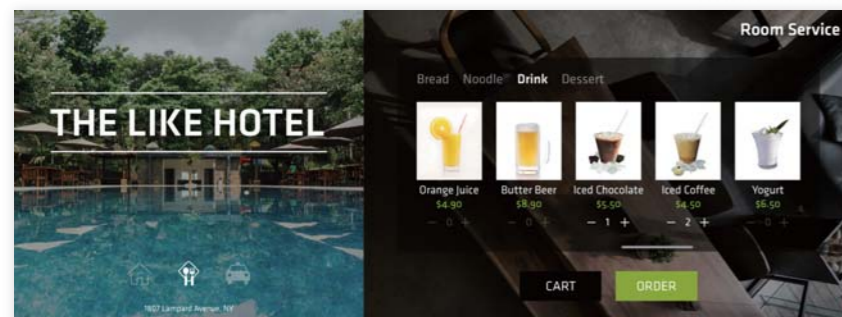

Communication & Data transmission

Room Service Device

Hotel, motel and inns

Display the facility and program in service

Order room service on the bed

Offer additional value of dining, rent-a-car and tour program around

Build Self check-in/check-out solution

Stand type
+ VESA

Tabletop type
+ Cradle

Wall mount
+ VESA

Digital Signage

Retail, Food & Beverage

Display special offer, promotion and Time sales at real time

Send marketing blast centrally from H.Qs