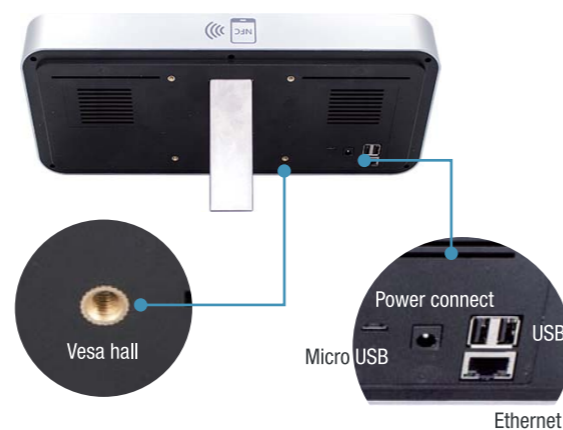

© Options

Barcode Scanner	2D Imager Barcode Scanner
Touch screen	Projective Capacitive Touch
Camera	8M CMOS
Speaker	0.8W x 2
NFC	ISO/IEC 18092, ISO/IEC 21481, ISO/IEC 14443 Type A and Type B Japanese Industrial Standard (JIS) (X) 6319-4, C ISO/IEC 15693 Standard
Exteranl LTE Modem	4G LTE, USB Interface
Cradle	353 x 159 x 105(mm) / 1.3kg
Wall Mount	100 x 100(mm)

* Specifications are subject to change without notice