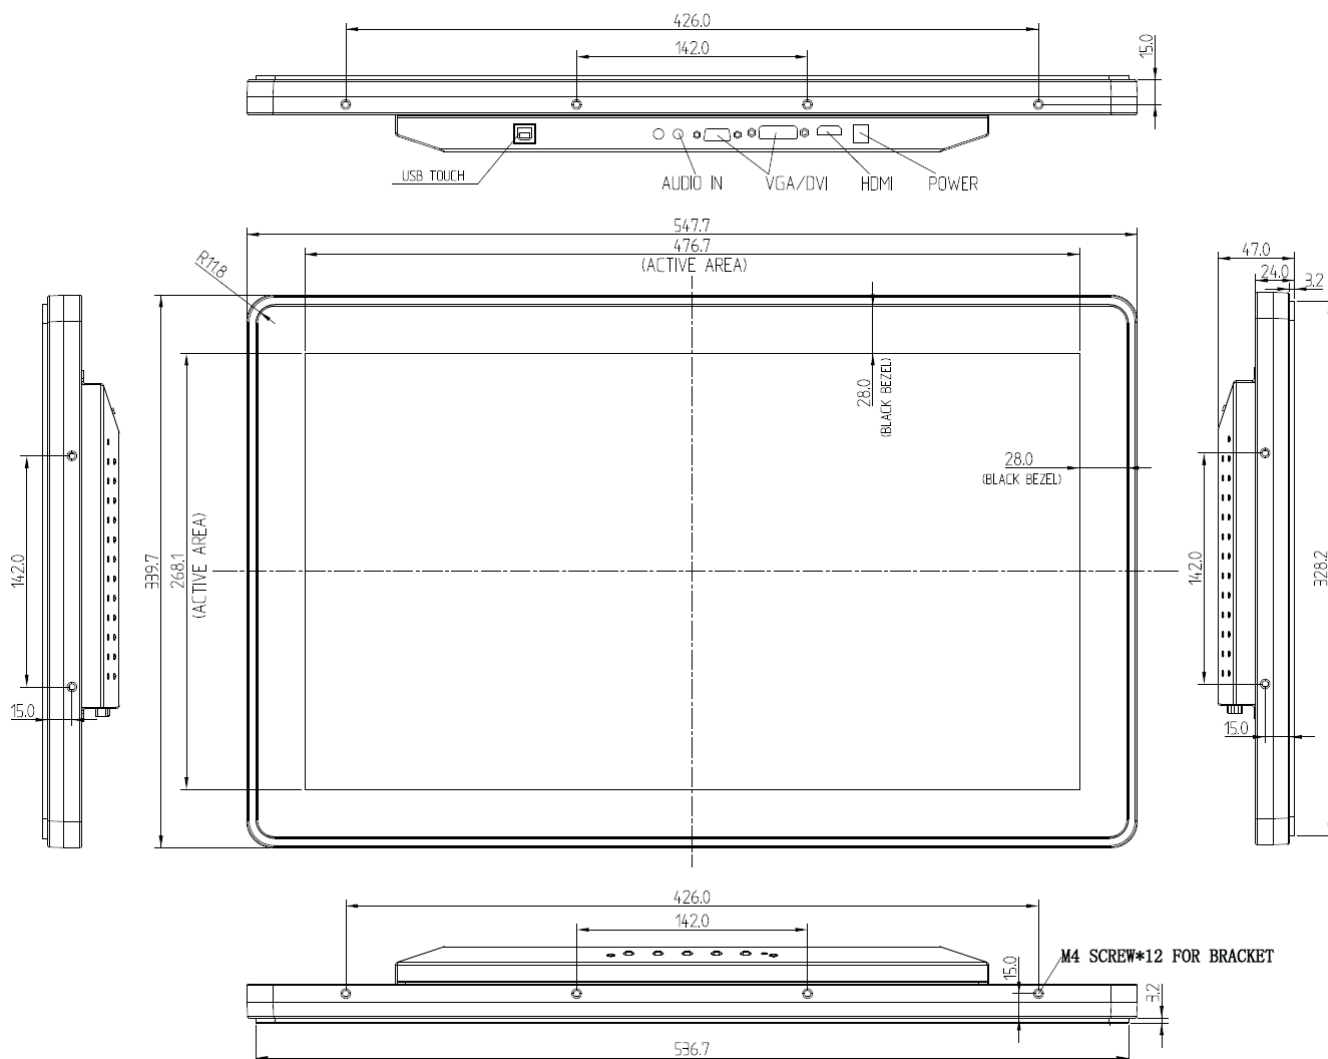

# Product Drawing

Profile & Side view

# Product Drawing

Rear view

# Technical parameters

Item	Specifications							
Model	ATL215							
Mounting	100 mm VESA Mount							
Display & Aspect Ratio	21.5 " 16:9							
Backlighting	LED							
Panel	M215HTN01.1							
Manufacturers	AUO							
Active Display Area	476.64 (W) x 268.11 (H) mm							
Pixel Pitch	0.24825(mm) x 0.24825 (mm)							
HSF	31 KHz ~ 65 KHz							
VSF	56 Hz ~ 75 Hz							
Band Width	148.5MHz							
Native (optimal) Resolution	1920x1080@60Hz							
Brightness	LED panel: 250 nits							
	Display: 200 nits (With PCAP Touchscreen)							
Contrast Ratio	1000:1							
Response Time	5 ms							
Viewing Angle(CR≥10)	R/L:85/85°(typ),U/D: 80/80°(typ)							
Colors	16.7M(RGB8- bits data)							
Power Supply	DC: +12VDC ±5% (Adapter input:AC 100V-240V)							
Power Consumption	ON mode < 23W OFF mode < 1W Standby < 1 W							
OSD	Contrast, Brightness, Horizontal vertical image size and position,color temperature, the language selection, RESET, Exit OSD.							
Resolution Supported	No	Pixel Format	Horz Freq (KHz)	Horz Polarity	Vert Freq (Hz)	Vert Polarity	Pixel Clk (MHz)	Remark
	1	800 x 600	37.88	+	60.32	+	40.000	VESA
	2	1024 x 768	48.36	-	60.00	-	65.000	VESA
	3	1280x1024	64.00	+	60.00	+	108.00	VESA
	4	1920x1080	67.50	+	60.00	+	148.50	VESA
Input Interface	VGA、DVI、HDMI							
Privacy Filter (optional)	30°(L/R)							
Accessories	Signal Cables	Connector		D-SUB 15Pin				
		Length		1.8 m ± 10mm				
		Color		Blue				
	Power Cord	Type		Comply with local safety regulations				
		Length		1.8 m ± 20mm				
		Color		Black				
	Adapter	Type		PDN-48-48A (12V 4A)				
		Color		Black				