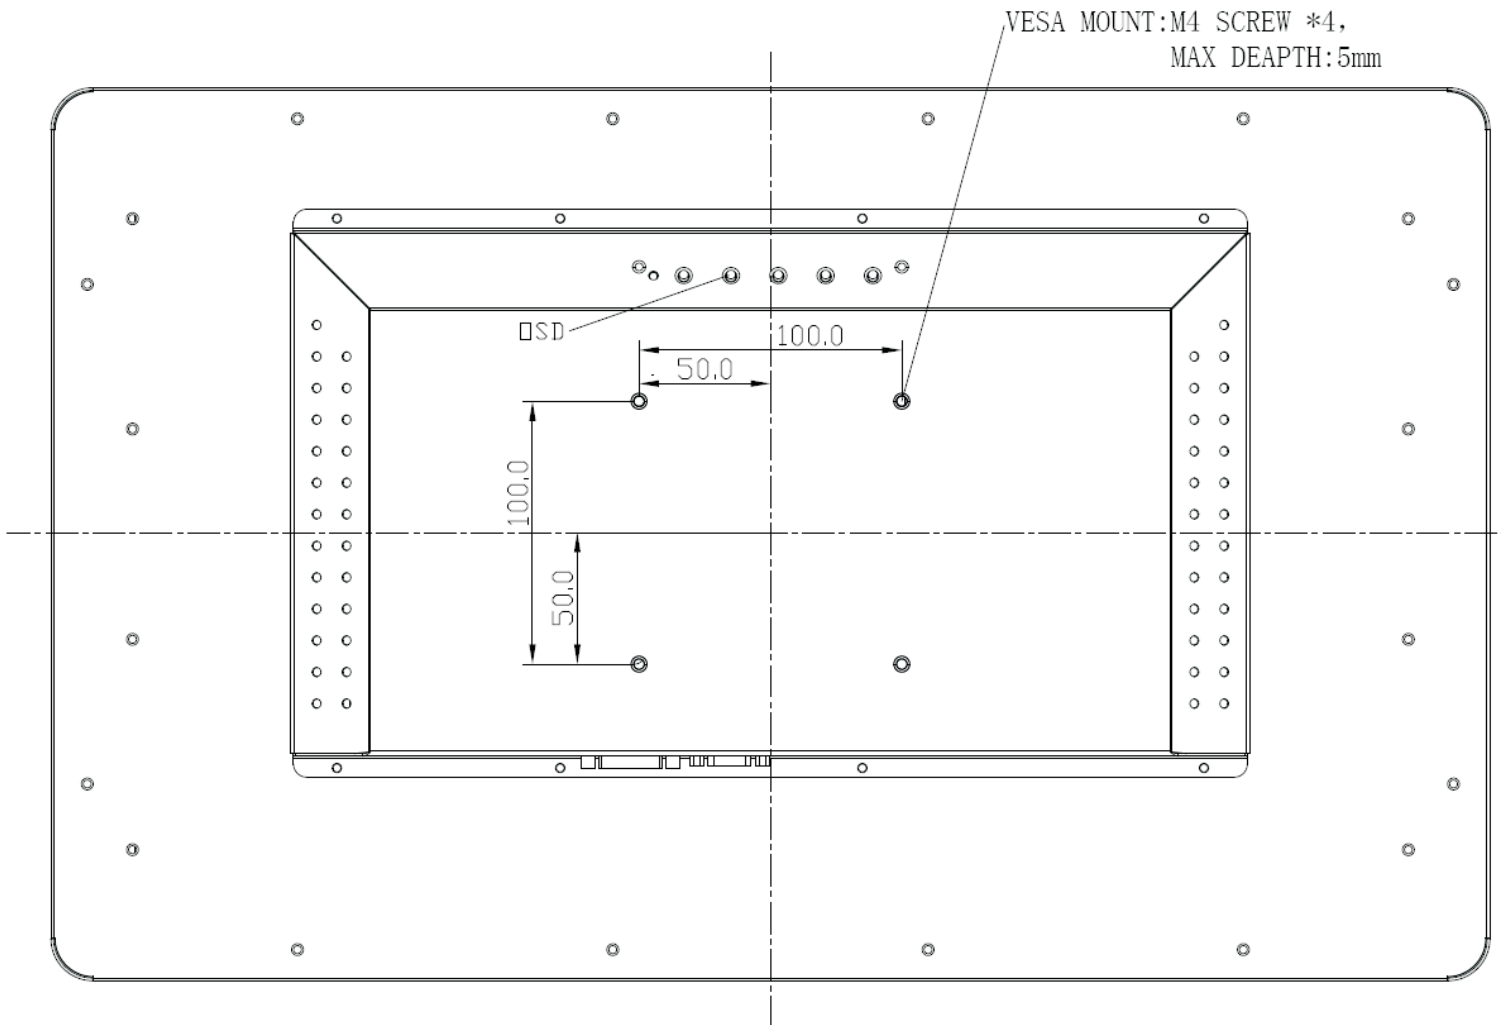

# Product Drawing

Profile & Side view

# Technical parameters

Item	Specifications							
Model	ATL215							
Mounting	100 mm VESA Mount							
Display & Aspect Ratio	21.5 " 16:9							
Backlighting	LED							
Panel	M215HTN01.1							
Manufacturers	AUO							
Active Display Area	476.64 (W) x 268.11 (H) mm							
Pixel Pitch	0.24825(mm) x 0.24825 (mm)							
HSF	31 KHz ~ 65 KHz							
VSF	56 Hz ~ 75 Hz							
Band Width	148.5MHz							
Native (optimal) Resolution	1920x1080@60Hz							
Brightness	LED panel: 250 nits							
	Display: 200 nits (With PCAP Touchscreen)							
Contrast Ratio	1000:1							
Response Time	5 ms							
Viewing Angle(CR≥10)	R/L:85/85°(typ),U/D: 80/80°(typ)							
Colors	16.7M(RGB8- bits data)							
Power Supply	DC: +12VDC ±5% (Adapter input:AC 100V-240V)							
Power Consumption	ON mode < 23W OFF mode < 1W Standby < 1 W							
OSD	Contrast, Brightness, Horizontal vertical image size and position,color temperature, the language selection, RESET, Exit OSD.							
Resolution Supported	No	Pixel Format	Horz Freq (KHz)	Horz Polarity	Vert Freq (Hz)	Vert Polarity	Pixel Clk (MHz)	Remark
	1	800 x 600	37.88	+	60.32	+	40.000	VESA
	2	1024 x 768	48.36	-	60.00	-	65.000	VESA
	3	1280x1024	64.00	+	60.00	+	108.00	VESA
	4	1920x1080	67.50	+	60.00	+	148.50	VESA
Input Interface	VGA、DVI、HDMI							
Privacy Filter (optional)	30°(L/R)							
Accessories	Signal Cables	Connector		D-SUB 15Pin				
		Length		1.8 m ± 10mm				
		Color		Blue				
	Power Cord	Type		Comply with local safety regulations				
		Length		1.8 m ± 20mm				
		Color		Black				
	Adapter	Type		PDN-48-48A (12V 4A)				
		Color		Black				