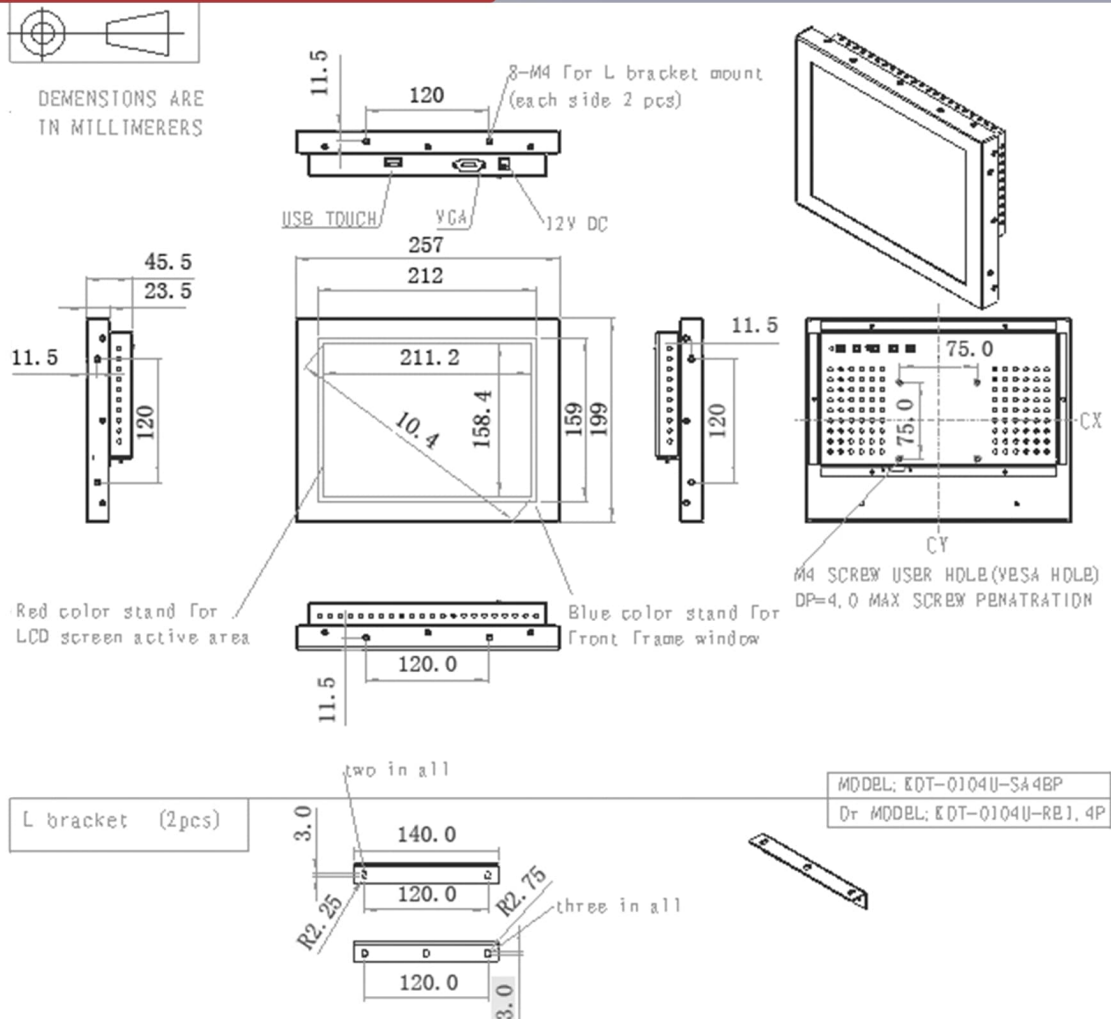

DRAWING

THE MAIN APPLICATIONS

- TRADING
- MANUFACTURING
- HOSPITALITY
- MEDICINE
- RESTAURANTS
- TRANSPORT
- EDUCATION
- ADVERTISING
- SECURITY
- EXPOSITION

YOU CAN USE THIS MONITOR IN ANY OTHER SPHERE

CONTACT US:

Keetouch GmbH
www.keetouch.eu
E-Mail: info@keetouch.eu

Tel.: +498007242348
Splieterstraße 61
48231 Warendorf, Deutschland