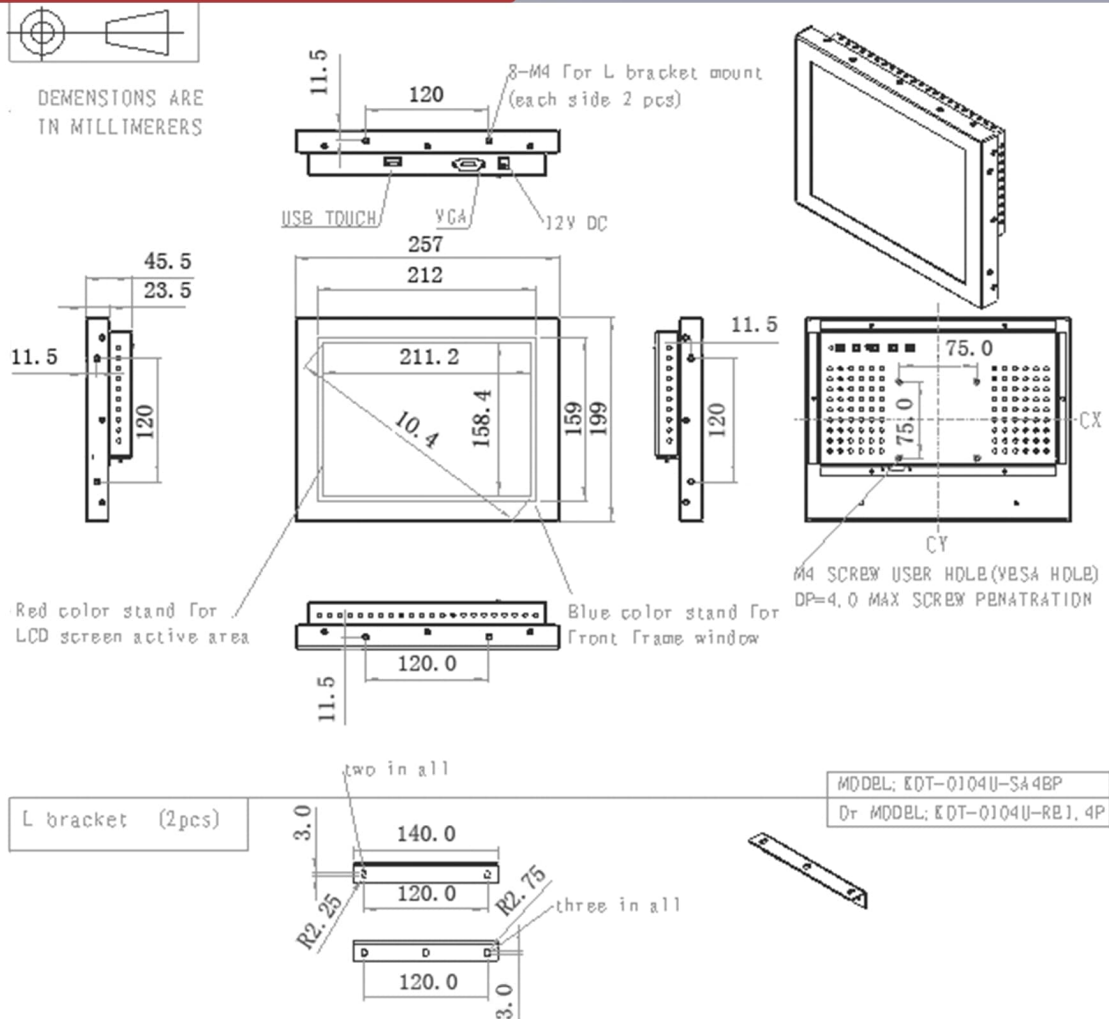

DRAWING

THE MAIN APPLICATIONS

- TRADING
- MANUFACTURING
- HOSPITALITY
- MEDICINE
- RESTAURANTS
- TRANSPORT
- EDUCATION
- ADVERTISING
- SECURITY
- EXPOSITION

YOU CAN USE THIS MONITOR IN ANY OTHER SPHERE

CONTACT US:

Keetouch GmbH
www.keetouch.eu
E-Mail: info@keetouch.eu

Tel.: +498007242348
Splieterstraße 61
48231 Warendorf, Deutschland