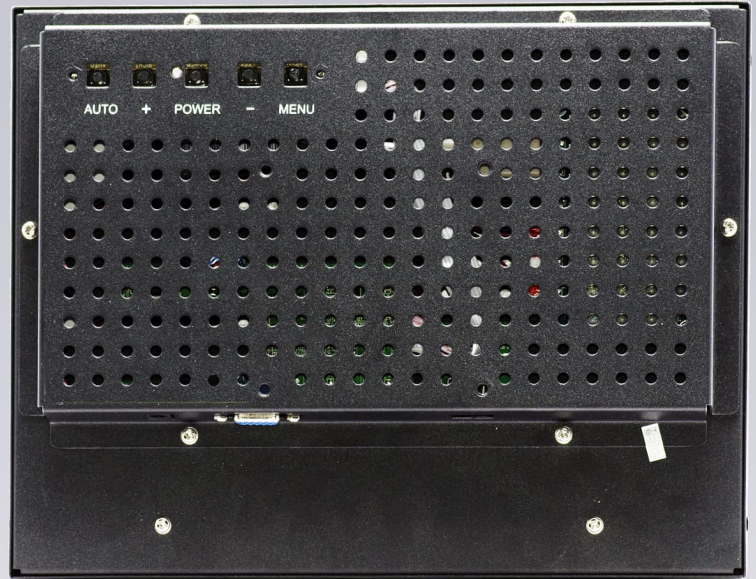

TOUCHMONITOR KEETOUCH 10.4 "
OPEN FRAME KOT-0104U-RE1.4P

KEETOUCH EMBEDDED MONITOR – IS A PERFECT EMBEDDED SOLUTION FOR YOUR PROJECT.

TOUCHMONITOR KEETOUCH 10.4 " OPEN FRAME KOT-0104U-RE1.4P SPECIALLY DESIGNED FOR EASY INTEGRATION AND LONG LASTING OPERATION.

THE MONITOR HAS A SEVERAL OPTIONS FOR MOUNTING. THIS MODEL HAS A SOLID FRAMEWORK. THE FRONT PANEL OF THE MONITOR IS PROTECTED AGAINST DUST. RESISTIVE TOUCH SCREEN HAS A HIGH ACCURACY AND ACCEPTS TOUCH INPUT FROM A HAND OR STYLUS.

ADVANTAGES

- HIGH ACCURACY
- THE DEVICE RESPONDS TO ANY OBJECT (FINGER, STYLUS, A PLASTIC CARD)
- DUST PREVENTION
- ROBUST CASE
- HIGH-SPEED OF DATA PROCESSING
- EASY TO USE
- GREAT FOR AUTOMATION WORKFLOW IN THE PROFESSIONAL SPHERE

ADDITIONAL INFORMATION

MODEL NO.	KOT-0104U-RE1.4P
SERIES	Dust-proof (front panel)
MONITOR TYPE	Openframe
DISPLAY SIZES	10.4 "
ASPECT RATIO	4:3
TOUCHSCREEN TYPE	Resistive touch sensor
TOUCHPOINTS	1 point
DISPLAY TYPE	Active matrix TFT- LCD
ACTIVE AREA	W 211,2 mm × H 158.4 mm
MONITOR WIDTH	257 mm
MONITOR HEIGHT	199 mm
MONITOR DEPTH	45,5 mm
OPTIMAL RESOLUTION	800 X 600
COLORS	16.2 M
BRIGHTNESS	250 cd/m2
VIEWING ANGLE (H)	Left 75° / right 75°
VIEWING ANGLE (V)	Up 50°/ down 60°
CONTRAST	500:1
FREQUENCY H / V	30~80 KHz / 60~75 Hz
POWER SOURCE	External brick
INPUT VOLTAGE	100-240 VAC, 50-60 Hz
OUTPUT VOLTAGE	12 volts 1 amps
POWER CONSUMPTION	15.44 W Max.
WORKING TEMPERATURE	-10~50°C
STORAGE TEMPERATURE	-20~60°C
WORKING HUMIDITY	20%~80%
STORAGE HUMIDITY	10%~90%
DIGITAL VIDEO IN	—
ANALOG VIDEO IN	VGA
TOUCHSCREEN IN	USB
MOUNTING VESA SIZES	75 mm
MOUNTING OPTIONS	Horizontal or vertical brackets
ON-SCREEN DISPLAY FUNCTION (OSD)	Brightness, Contrast Ratio, Auto-adjust, Phase, H/V Location, Languages, Reset
BUTTONS	AUTO,+,POWER,-,MENU
AMOUNT IN PACKAGE	2 pcs in one package
BOX SIZE	L 330 mm × H 280 mm × W 220 mm
GROSS WEIGHT	5.85 Kg 2 pcs in one box